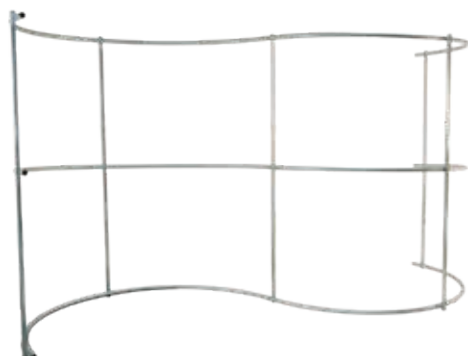

BW3000

BASKET WAVE

Caution: curves ahead! Enhance your garden center's flow with the new basket wave. This high capacity display provides an elegant way to showcase your hanging baskets in an easy-to-shop wall of color. Start with the 12-foot base unit and easily add 6-foot sections to create an endless sweep of color. Available with 3 purlins for small/medium baskets or 2 purlins for larger hanging items.

BASKET TOWER

BT3000

This fun way to showcase your hanging baskets and other hanging merchandise, such as wind chimes and bird houses/feeders, is sure to be on your wish list for spring sales. Think vertical merchandising that can be shopped from any side. Imagine a tower of hanging baskets or a whorl of wind chimes!

Basket Wave	
Part #	Size
BW3000 (3 Purlins)	150" w x 79" d x 78" h
BW3003 (2 Purlins)	150" w x 79" d x 78" h

SPECIFICATIONS

Construction: Galvanized steel

Base Dimensions: 150" w x 79" d x 78" h

BW3003

Basket Tower	
Part #	Size
BT3000	46" w x 46" d x 90" h

SPECIFICATIONS

Construction: Galvanized steel

Base Dimensions: 46" w x 46" d x 90" h

BASKET HANGER

BH3000

This year-round fixture allows for optimal lighting exposure for your hanging baskets and it also gives you a place to create showy seasonal displays. Spring, summer and fall plants are placed easily within your customer's reach and our optional wreath kit allows for high-capacity holiday merchandising.