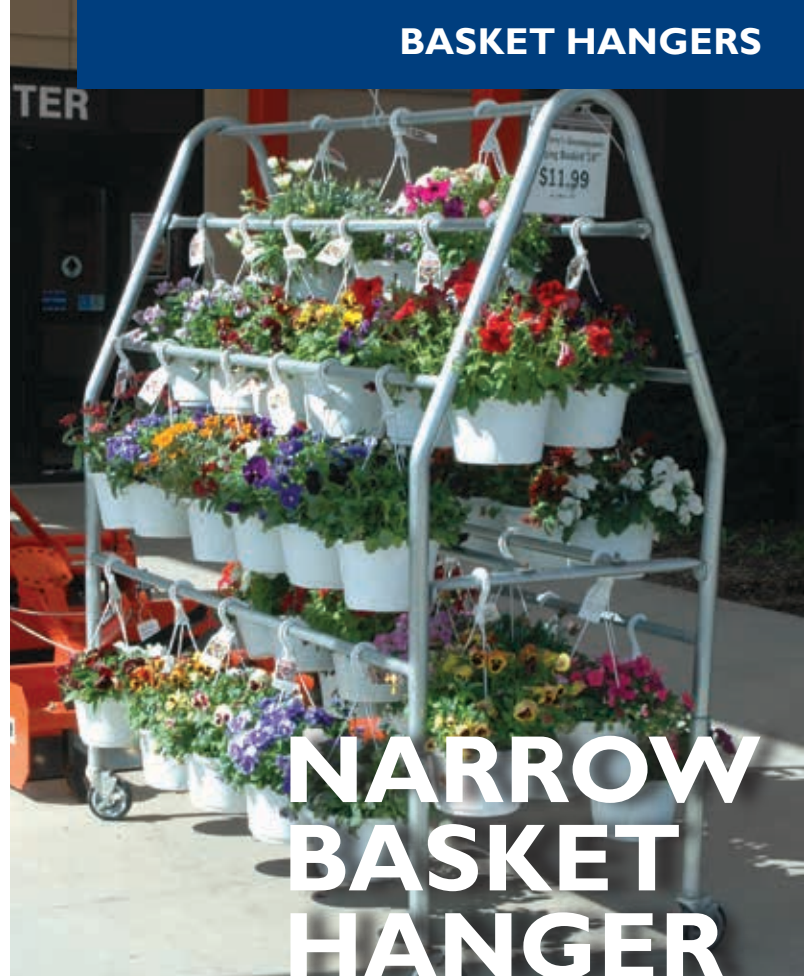

BW3000

BASKET WAVE

Caution: curves ahead! Enhance your garden center's flow with the new basket wave. This high capacity display provides an elegant way to showcase your hanging baskets in an easy-to-shop wall of color. Start with the 12-foot base unit and easily add 6-foot sections to create an endless sweep of color. Available with 3 purlins for small/medium baskets or 2 purlins for larger hanging items.

BASKET TOWER

BT3000

This fun way to showcase your hanging baskets and other hanging merchandise, such as wind chimes and bird houses/feeders, is sure to be on your wish list for spring sales. Think vertical merchandising that can be shopped from any side. Imagine a tower of hanging baskets or a whorl of wind chimes!

SPECIFICATIONS

Construction: Galvanized steel

Base Dimensions: 46" w x 46" d x 90" h

BASKET HANGER

BH3000

This year-round fixture allows for optimal lighting exposure for your hanging baskets and it also gives you a place to create showy seasonal displays. Spring, summer and fall plants are placed easily within your customer's reach and our optional wreath kit allows for high-capacity holiday merchandising.

NARROW BASKET HANGER

BH4000

Respond quickly to inclement weather or move product indoors for safe keeping with our BH4000 Narrow Basket Hanger display. Designed for mobility, this unit comes standard with casters and rolls easily through a 36-inch door frame.