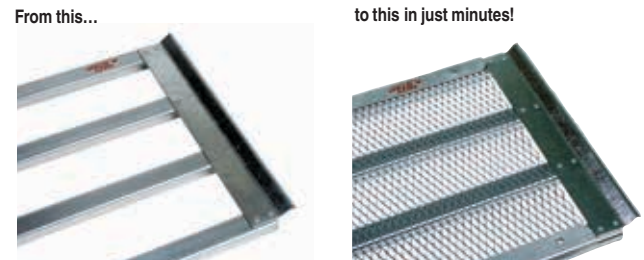

## Standard & Expanded Metal Bench Tops

Our galvanized steel bench tops give a sleek presentation to any structure and they are definitely built to last. Purchase individually in standard sizes or purchase a higher quantity for custom size options.

## Expanded Metal Retrofit Kit

Transform your standard 6' roll-form bench top into a display surface suited for smaller plants, gift items, or gardening products. Kit includes expanded metal cut to size, two trim strips and six self-drilling screws.

# STAND-ALONE BENCH TOPS

For creating your own displays

Great for overflow stock or as a temporary shelving solution! These sturdy, expanded metal bench tops come in either 20" or 40" deep by 72" or 94" wide sizes for a multitude of uses. Mix and match to create different looks and tiered merchandising. Galvanized steel for years of use!