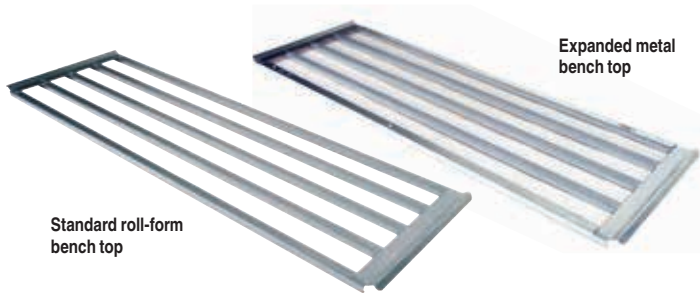

## Standard & Expanded Metal Bench Tops

Our galvanized steel bench tops give a sleek presentation to any structure and they are definitely built to last. Purchase individually in standard sizes or purchase a higher quantity for custom size options.

## Expanded Metal Retrofit Kit

Transform your standard 6' roll-form bench top into a display surface suited for smaller plants, gift items, or gardening products. Kit includes expanded metal cut to size, two trim strips and six self-drilling screws.

# STAND-ALONE BENCH TOPS

For creating your own displays

Great for overflow stock or as a temporary shelving solution! These sturdy, expanded metal bench tops come in either 20" or 40" deep by 72" or 94" wide sizes for a multitude of uses. Mix and match to create different looks and tiered merchandising. Galvanized steel for years of use!

# PLASTIC TOP BENCH

Grow and display on our new galvanized steel bench with plastic grid top! Perfect for watering and easy to clean, the Dura-Bench® Ultra plastic grid top lets water and debris through. Heavy-duty galvanized steel frame resists rust while giving excellent support for your trays, flats, or potted plants.